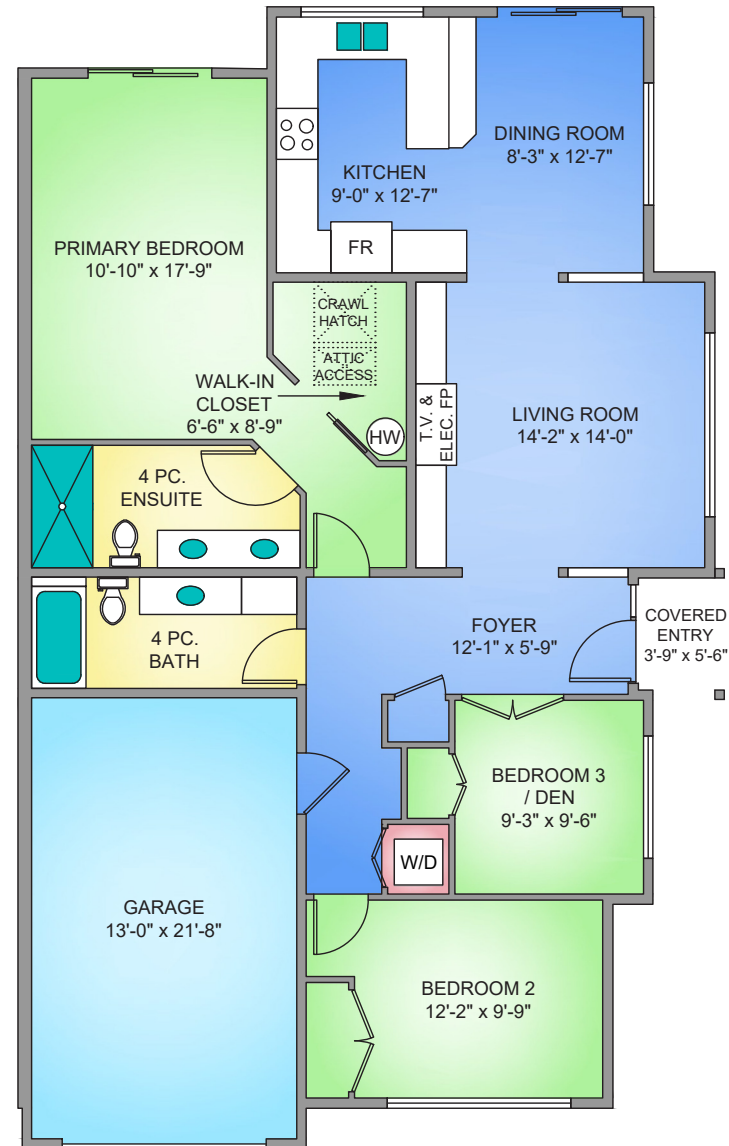

## SUMMARY OVERVIEW

LISTING PRICE: \$1,249,500 +GST

LIVING AREA: 1,382 sq. ft.

BEDROOMS: 3

BATHROOMS: 2

This brand new 3-bed, 2-bath RANCHER boasts a charming Cape Cod exterior and high-quality finishes throughout. Offering a well-designed, open-concept layout with 9ft ceilings and large windows throughout, this home feels bright and spacious. The gourmet kitchen is a chef's dream, featuring shaker cabinetry, soft-close doors, premium appliances with a gas range, and a large island perfect for entertaining. The primary suite is an oasis, complete with a luxurious 4-piece ensuite and walk-in closet. Enjoy the natural gas fireplace and wide-plank hardwood floors. Outside, the easy-care yard offers a beautiful patio space, 6 ft cedar fencing, underground irrigation, and hookup for gas BBQ and electrical. Additional highlights include a single-car garage, crawl space, and a fully ducted heat pump with A/C. Located in a sought-after neighborhood, it's just a short walk to beaches, restaurants, and shops, with BC Ferries and the airport nearby. Don't miss this stunning new construction opportunity!

# Property Floorplan

**TOTAL AREA** 1,382 sq. ft.

Garage 296 sq. ft.

1382 SQ. FT.  
9'-0" CEILING HEIGHT

\* DIMENSIONS ARE FOR REFERENCE PURPOSES ONLY AND ARE NOT TAKEN FROM ORIGINAL BLUEPRINTS

# Property Photos

INTERIOR

## KITCHEN