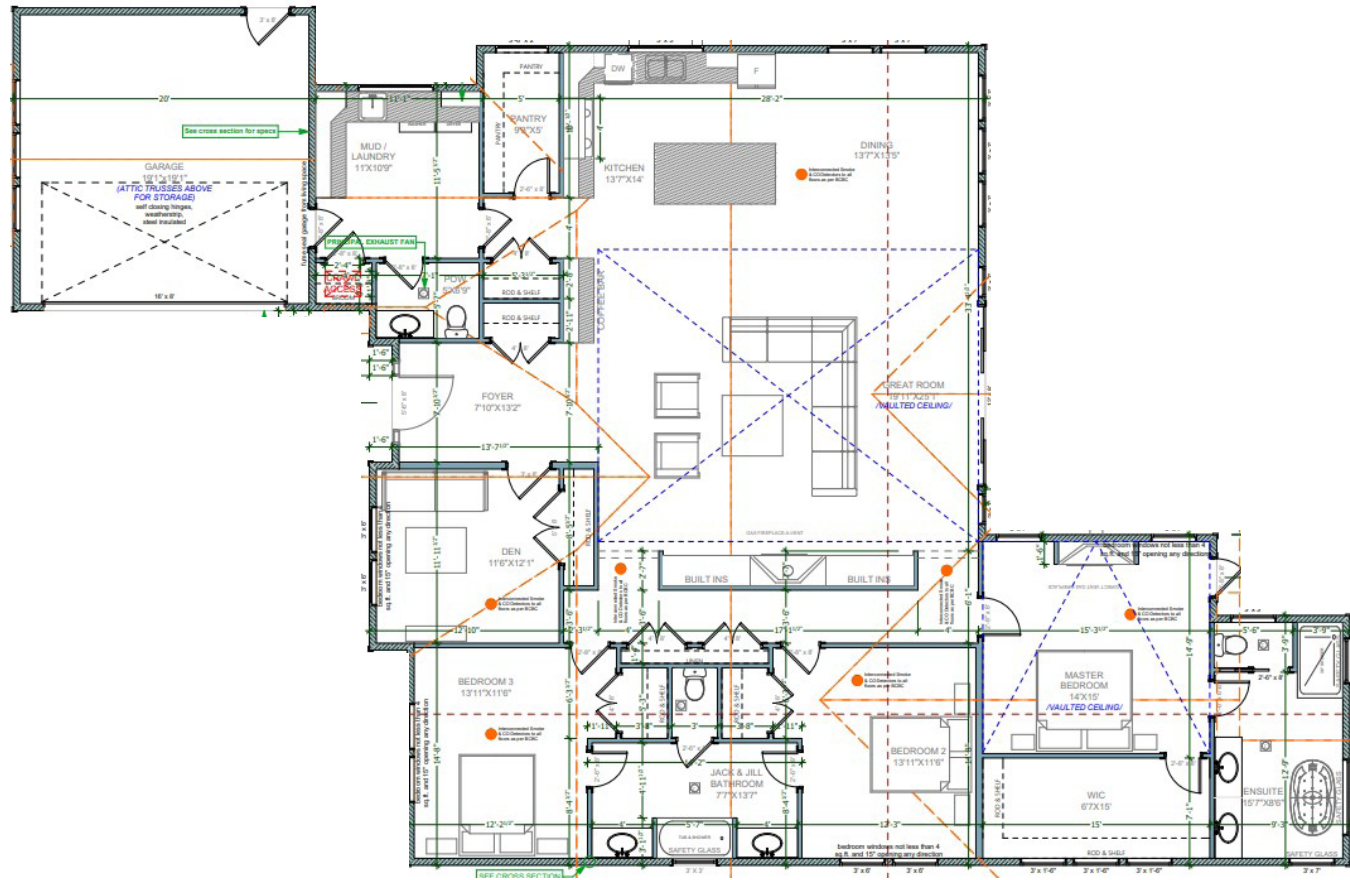

Property Floorplan

Main Level 2,667 sq.ft.

TOTAL AREA 2,667 sq.ft.

Garage 400 sq.ft.

* DIMENSIONS ARE FOR REFERENCE PURPOSES ONLY AND ARE NOT TAKEN FROM ORIGINAL BLUEPRINTS