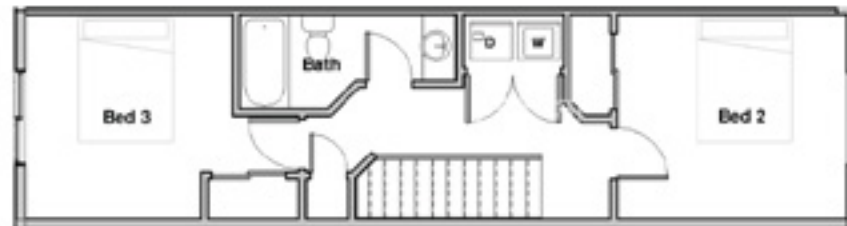

FIRST FLOOR

SECOND FLOOR

3 BED 2.5 BATH
GARAGE

1338 SQ.FT.
233 SQ.FT.

MAIN FLOOR